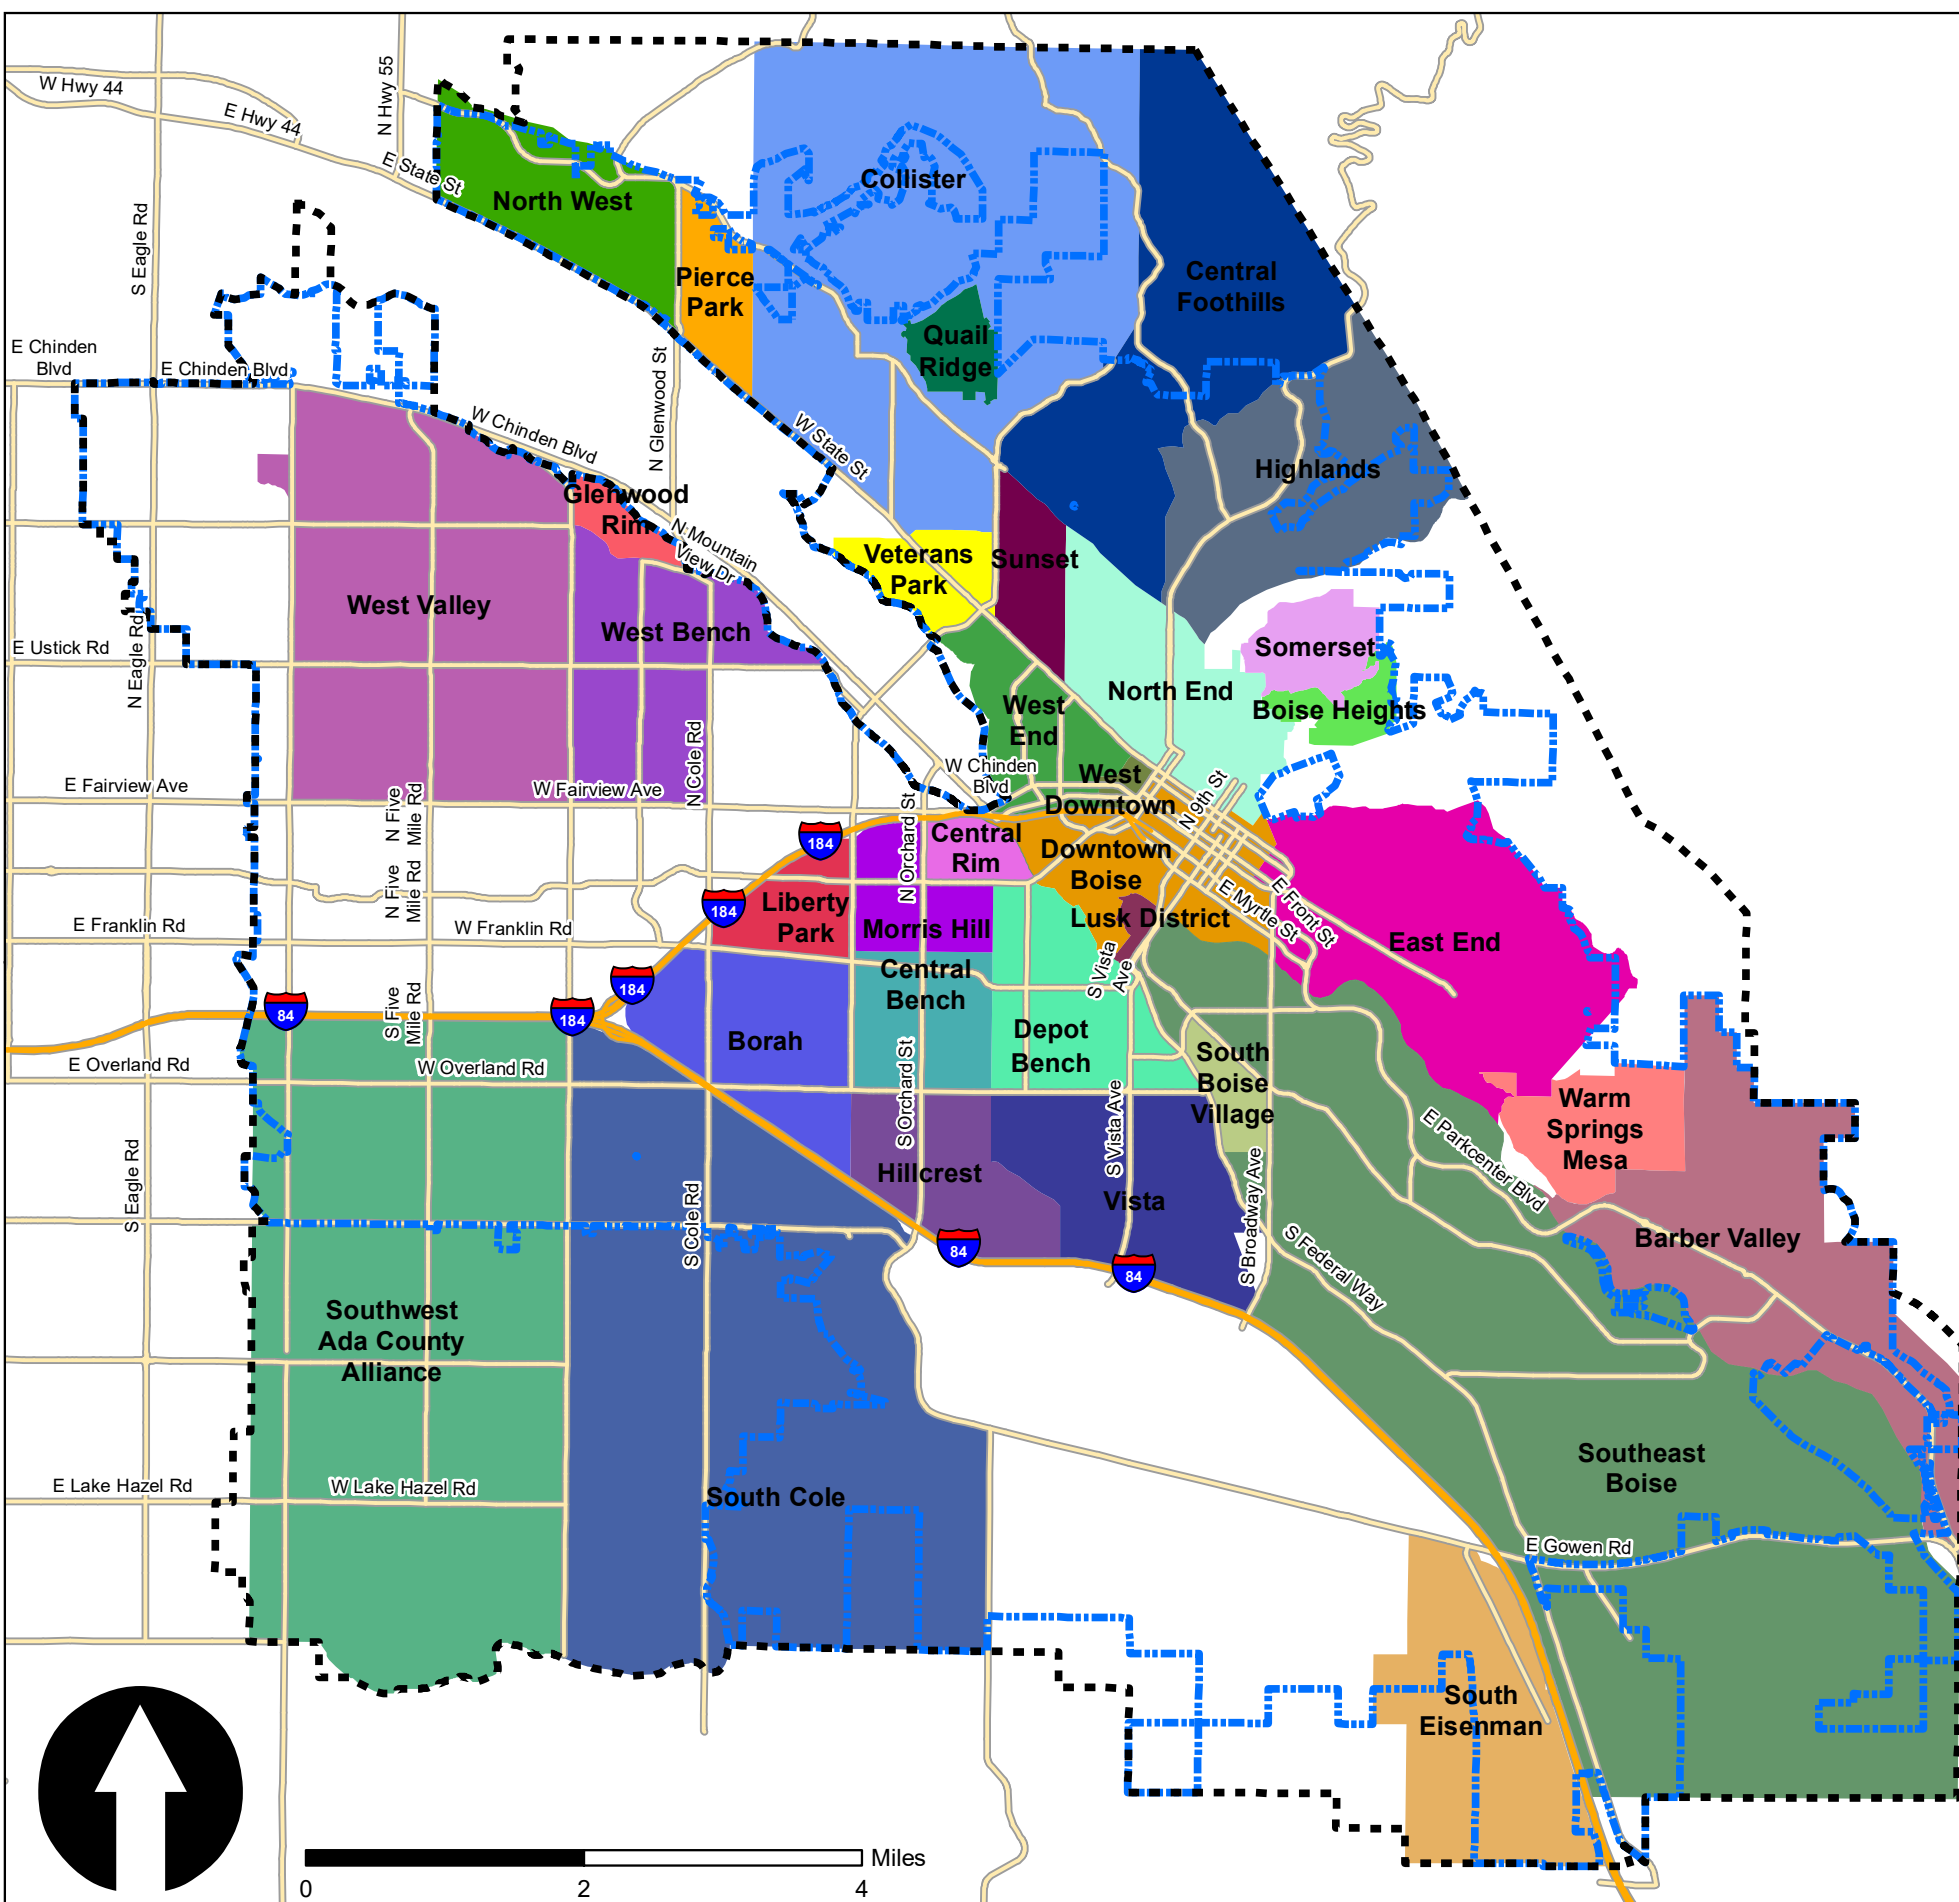

# Legend

- Boise Area of Impact
- Boise City Limits

## Neighborhood Association

- Barber Valley
- Boise Heights
- Borah
- Central Bench
- Central Foothills
- Central Rim
- Collister
- Depot Bench
- Downtown Boise
- East End
- Glenwood Rim
- Highlands
- Hillcrest
- Liberty Park
- Lusk District
- Morris Hill
- North End
- North West
- Pierce Park
- Quail Ridge
- Somerset
- South Boise Village
- South Cole
- South Eisenman
- Southeast Boise
- Southwest Ada County Alliance
- Sunset
- Veterans Park
- Vista
- Warm Springs Mesa
- West Bench
- West Downtown
- West End
- West Valley

**City of Boise Registered Neighborhood Associations**